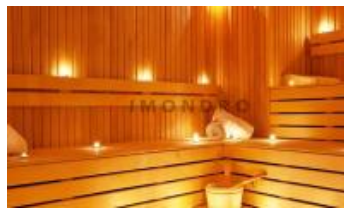

IS-624-2, NEW BUILDING APARTMENT (2 ROOMS, 1 BATHROOM) WITH SPA AREA AND BALCONY IN ISTANBUL ESENYURT from 44.300 €